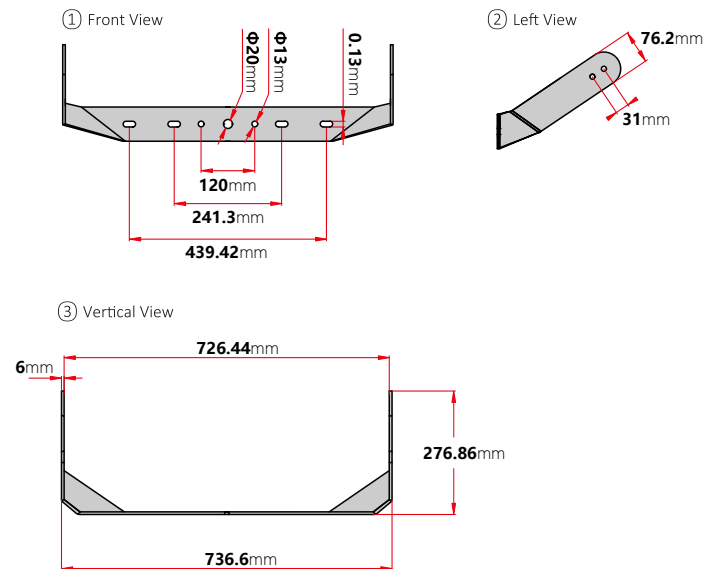

shinetoo®

The Future Shines Brighter Together

UL: E361637

G1-S3

HIGH MAST LIGHTING

500W, 600W, 800W

APPLICATIONS

- Sporting facilities and stadium lighting
- High mast roadway lighting
- Airport security lighting
- International borders
- Industrial & Commercial parking lots
- Rail yard lighting

DIMENSION & WEIGHT

FIXTURE WEIGHT : 33.8 kg

- Standard thickness for the U-Bracket is 6mm, other thickness need to be customized.

★ HANDLE THREE VIEW DRAWING

Jiaxing Shinetoo Lighting Co.,Ltd(China Factory)

PHOTOMETRICS

ORDERING INFORMATION

EXAMPLE PART #: ST-G1-S3 - 500 - NICHIA - MEANWELL - 3K-3000K - 70 - 100/277V

ST-G1-S3		NICHIA	MEANWELL			
SERIES	WATTS	LED LIGHT SOURCE	DRIVER	CCT	CRI	INPUT POWER
ST-G1-S3	500 600 800	NICHIA	MEANWELL	3K-3000k 4K-4000k 5K-5000k 5.7K-5700k 6.5K-6500k	70 80 90	100-277V 180-528V (Optional)