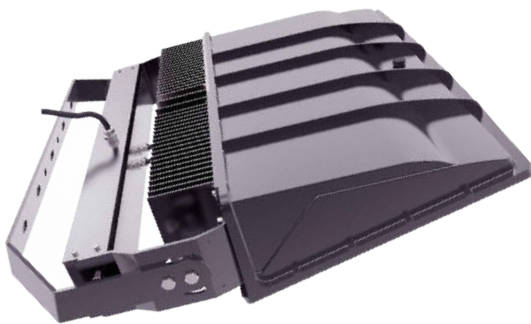

SPARE PARTS (Order accessories as separate part number from your Fixture Model No.)

COVER ASYMMETRICAL

PROTECTIVE GRID

LOUVER ASYMMETRICAL

①

②

③

④

ADAPTERS NOTE: We can customize different types adapters and arms.

ADJUSTABLE MOUNT

Adjustable loop mounting bracket rotates 180° for convenient optical control and easy replacement of existing fixture installations.