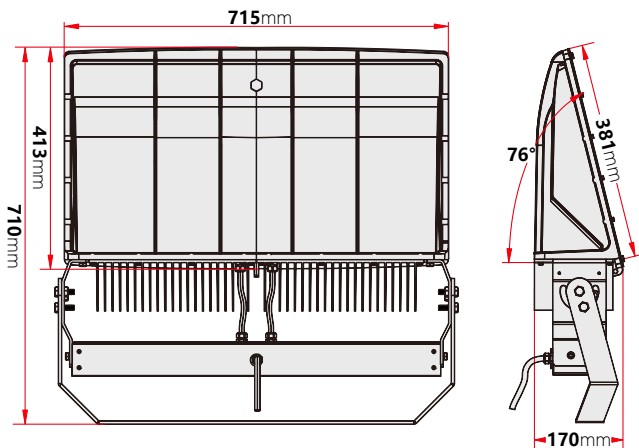

shinetoo®

The Future Shines Brighter Together

UL: E361637

G1-S3

HIGH MAST LIGHTING

500W, 600W, 800W

APPLICATIONS

- Sporting facilities and stadium lighting
- High mast roadway lighting
- Airport security lighting
- International borders
- Industrial & Commercial parking lots
- Rail yard lighting

DIMENSION & WEIGHT

FIXTURE WEIGHT : 33.8 kg

- Standard thickness for the U-Bracket is 6mm, other thickness need to be customized.

★ HANDLE THREE VIEW DRAWING

Jiaxing Shinetoo Lighting Co.,Ltd(China Factory)

PHOTOMETRICS

ORDERING INFORMATION

EXAMPLE PART #: ST-G1-S3 - 500 - NICHIA - MEANWELL - 3K-3000K - 70 - 100/277V

ST-G1-S3		NICHIA	MEANWELL			
SERIES	WATTS	LED LIGHT SOURCE	DRIVER	CCT	CRI	INPUT POWER
ST-G1-S3	500 600 800	NICHIA	MEANWELL	3K-3000k 4K-4000k 5K-5000k 5.7K-5700k 6.5K-6500k	70 80 90	100-277V 180-528V (Optional)