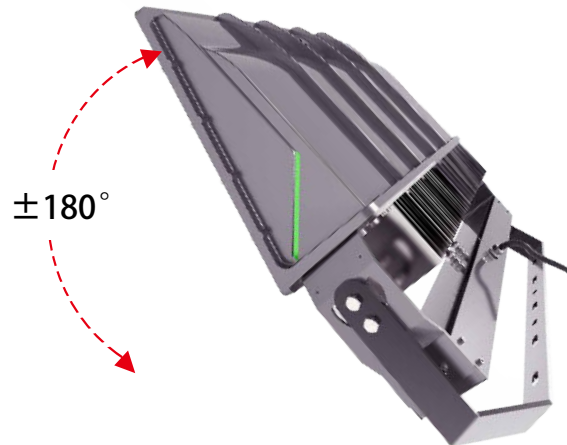

SPARE PARTS (Order accessories as separate part number from your Fixture Model No.)

COVER ASYMMETRICAL

PROTECTIVE GRID

LOUVER ASYMMETRICAL

①

②

③

④

ADAPTERS NOTE: We can customize different types adapters and arms.

ADJUSTABLE MOUNT

Adjustable loop mounting bracket rotates 180° for convenient optical control and easy replacement of existing fixture installations.