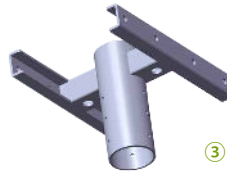

SPARE PARTS (Order accessories as separate part number from your Fixture Model No.)

COVER ASYMMETRICAL

PROTECTIVE GRID

LOUVER ASYMMETRICAL

①

②

③

④

ADAPTERS NOTE: We can customize different types adapters and arms.

ADJUSTABLE MOUNT

Adjustable loop mounting bracket rotates 180° for convenient optical control and easy replacement of existing fixture installations.