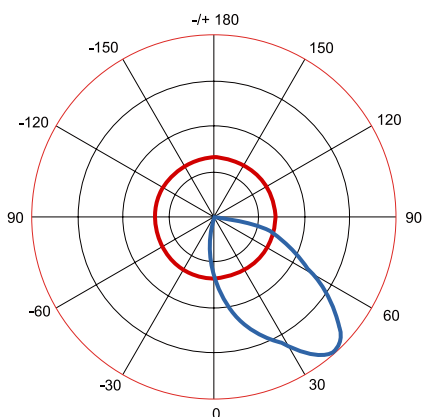

PHOTOMETRICS

ORDERING INFORMATION

ST-G1-S3		NICHIA	MEANWELL			
SERIES	WATTS	LED LIGHT SOURCE	DRIVER	CCT	CRI	INPUT POWER
ST-G1-S3	500 600 800	NICHIA	MEANWELL	3K-3000k 4K-4000k 5K-5000k 5.7K-5700k 6.5K-6500k	70 80 90	100-277V 180-528V (Optional)

SPECIFICATIONS

Beam Angle | Asymmetric

Lumen Output | 65,000LM / 78,000LM / 104,000LM

OPERATING TEMPERATURE | -40°C to 50°C

IP RATING | IP 65

LIFE TIME | 50,000hours

LISTINGS

UL Listed

DLC Listed

Other Details

Fixture Material | Aluminum

Mounting | U-Bracket / Slip Fitter (optional)

Color | Grey(Other color available)

Warranty | 7 years

EPA | 0.075m² — 0.145m²

Jiaxing Shinetoo Lighting Co.,Ltd(China Factory)

Add:No.258, Xingchang Road, Xincheng Town, Xiluzhou District, Jiaxing, Zhejiang, China 314015
Tel : +86-573-8350-0001 Fax : +86-573-8350-0005
Mobile : +86-138-0961-6725/+86-138-1878-3129
Email:Sales@stedlights.com