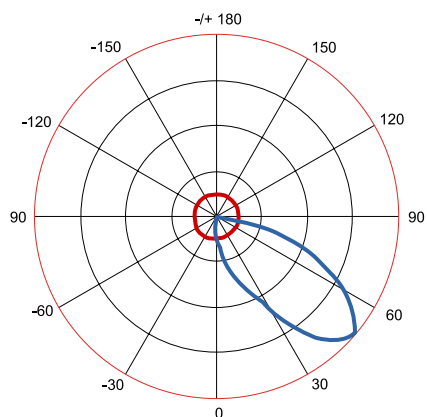

PHOTOMETRICS

ORDERING INFORMATION

ST-G1-S3		NICHIA	MEANWELL			
SERIES	WATTS	LED LIGHT SOURCE	DRIVER	CCT	CRI	INPUT POWER
ST-G1-S3	500 600 800	NICHIA	MEANWELL	3K-3000k 4K-4000k 5K-5000k 5.7K-5700k 6.5K-6500k	70 80 90	100-277V 180-528V (Optional)

SPECIFICATIONS

Beam Angle | Asymmetric

Lumen Output | 65,000LM / 78,000LM / 104,000LM

OPERATING TEMPERATURE | -40°C to 50°C

IP RATING | IP 65

LIFE TIME | 50,000hours

LISTINGS

UL Listed

DLC Listed

Other Details

Fixture Material | Aluminum

Mounting | U-Bracket / Slip Fitter (optional)

Color | Grey(Other color available)

Warranty | 7 years

EPA | 0.075m² — 0.145m²

Jiaxing Shinetoo Lighting Co.,Ltd(China Factory)

Add:No.258, Xingchang Road, Xincheng Town, Xiluzhou District, Jiaxing, Zhejiang, China 314015
Tel : +86-573-8350-0001 Fax : +86-573-8350-0005
Mobile : +86-138-0961-6725/+86-138-1878-3129
Email:Sales@stedlights.com